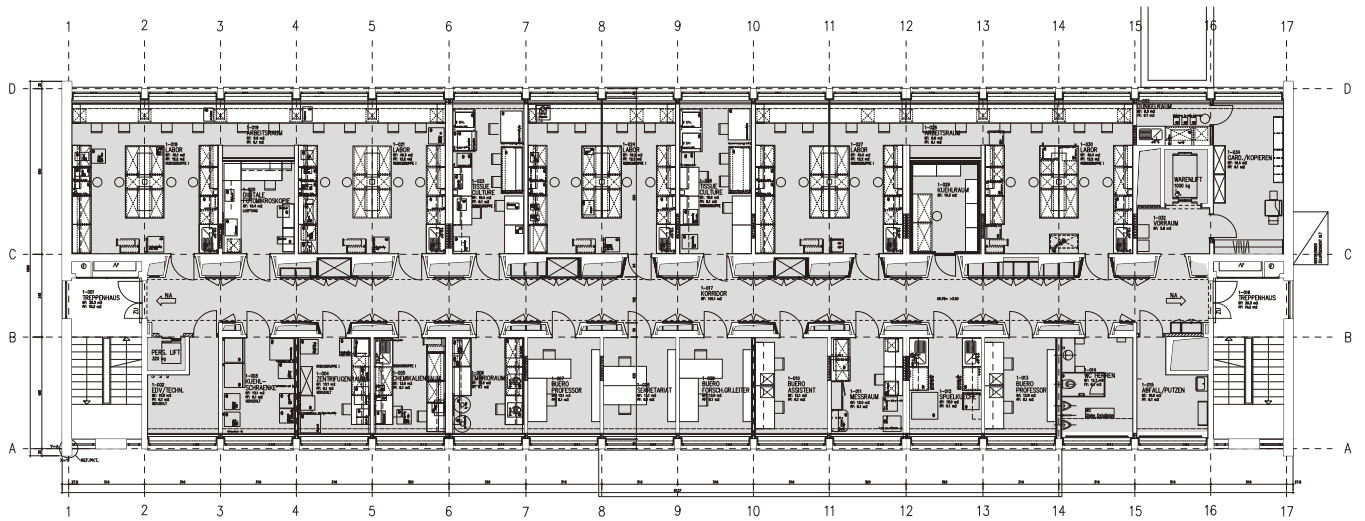

UNI BASEL LABS & OFFICES

Mattenstrasse, Basel, Switzerland 2001 - 2004

WIRTH+WIRTH ARCHITEKTEN

Leimenstrasse 47, 4002 Basel, Switzerland
Tel. +41 61 270 12 12 Fax +41 61 270 12 10
wirth.basel@wirth-wirth.ch www.wirth-wirth.ch

Projects: 2001 - 2003 / 2010 / 2012

Location: Basel, Switzerland

Use: Research Building

Job description: general planning, architecture

Area: 6,000 m²

Client: Universität Basel / Hochbauamt

Total investment: 22.5 million CHF.