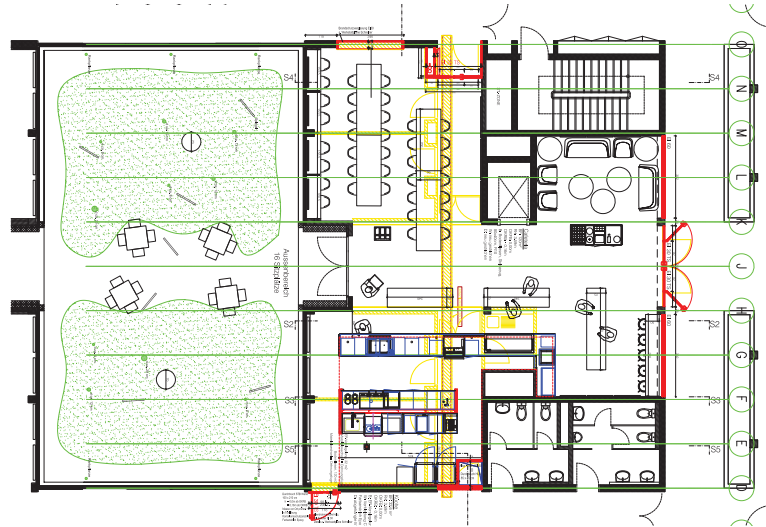

STAFF CAFETERIA

Kaiseraugst, Switzerland, 2015

WIRTH+WIRTH ARCHITEKTEN

Leimenstrasse 47, 4002 Basel, Switzerland
Tel. +41 61 270 12 12 Fax +41 61 270 12 10
wirth.basel@wirth-wirth.ch www.wirth-wirth.ch

Use: staff cafeteria
Location: Kaiseraugst, Switzerland
Job description: planning & completion
Area: 185 m²