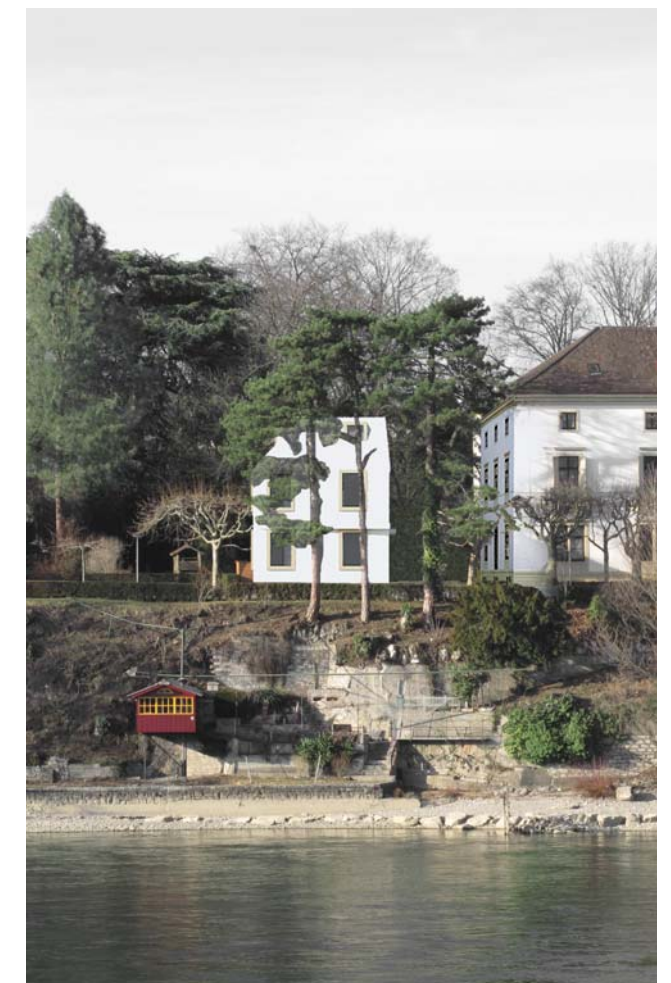

F.HOFFMANN-LA ROCHE

Pavillion for daycare, Basel 2012

Analysis and pre projekt planning for the expansion of five day groups in one pavilion - new building in park

WIRTH+WIRTH ARCHITEKTEN

Leimenstrasse 47, 4002 Basel, Switzerland
Tel. +41 61 270 12 12 Fax +41 61 270 12 10
wirth.basel@wirth-wirth.ch www.wirth-wirth.ch

Project: 2012
Location: Basel, Switzerland
Use: day care
Job description: planning
Area: 600 m²
Client: F. Hoffmann - La Roche
Cost: 1.8 Mil. CHF