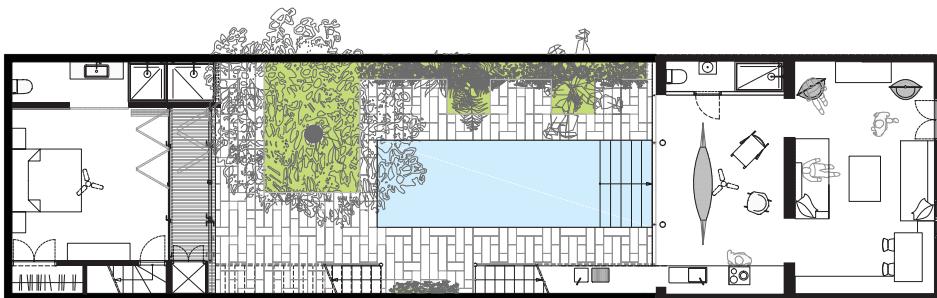

# COLLONIAL STYLE HOUSE EXTENTION

Santa Marta, Colombia 2017

plan level 1

section

street facade

plan level 0

garden elevation

bedroom view

garden elevation

WIRTH+WIRTH ARCHITEKTEN

Leimenstrasse 47, 4002 Basel, Switzerland  
Tel. +41 61 270 12 12 Fax +41 61 270 12 10  
wirth.basel@wirth-wirth.ch www.wirth-wirth.ch

**Project:** 2017  
**Location:** Santa Marta, Colombia  
**Use:** residence  
**Job description:** extension, construction  
**Client:** private