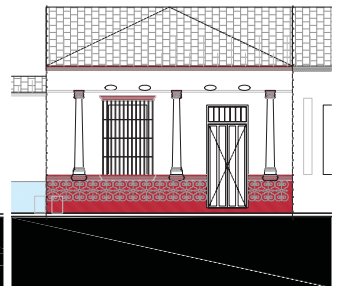

# COLLONIAL STYLE HOUSE EXTENTION

Santa Marta, Colombia 2017

plan level 1

section

street facade

plan level 0

garden elevation

bedroom view

garden elevation

WIRTH+WIRTH ARCHITEKTEN

Leimenstrasse 47, 4002 Basel, Switzerland  
Tel. +41 61 270 12 12 Fax +41 61 270 12 10  
wirth.basel@wirth-wirth.ch www.wirth-wirth.ch

**Project:** 2017  
**Location:** Santa Marta, Colombia  
**Use:** residence  
**Job description:** extension, construction  
**Client:** private