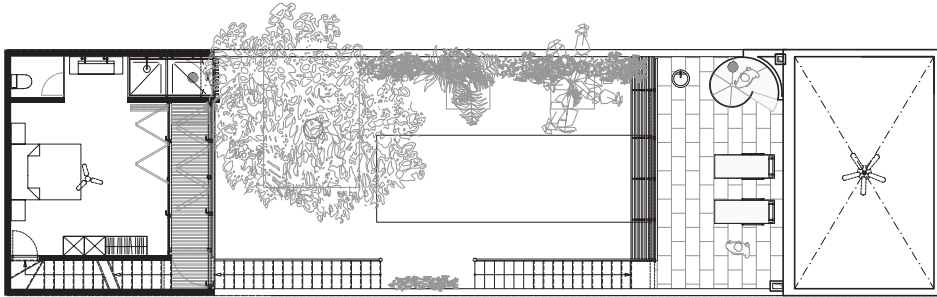

# COLLONIAL STYLE HOUSE EXTENTION

Santa Marta, Colombia 2017

plan level 1

section

street facade

plan level 0

garden elevation

bedroom view

garden elevation

WIRTH+WIRTH ARCHITEKTEN

Leimenstrasse 47, 4002 Basel, Switzerland  
Tel. +41 61 270 12 12 Fax +41 61 270 12 10  
wirth.basel@wirth-wirth.ch www.wirth-wirth.ch

**Project:** 2017  
**Location:** Santa Marta, Colombia  
**Use:** residence  
**Job description:** extension, construction  
**Client:** private