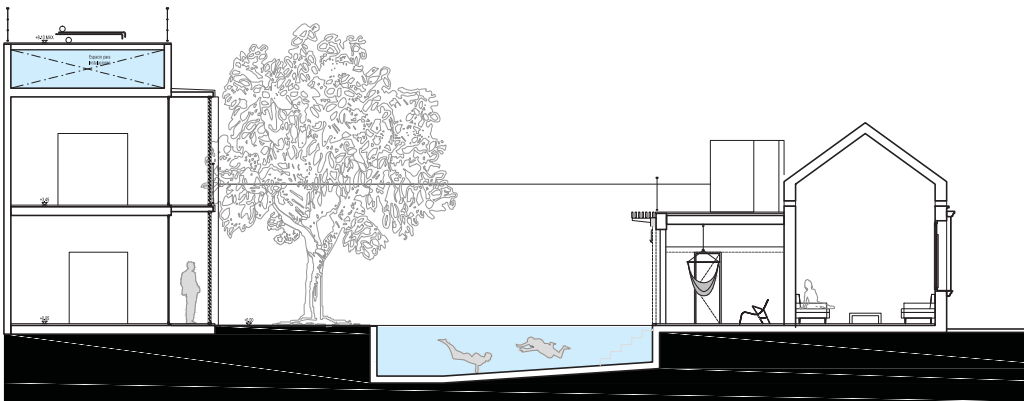

# COLLONIAL STYLE HOUSE EXTENTION

Santa Marta, Colombia 2017

plan level 1

section

street facade

plan level 0

garden elevation

bedroom view

garden elevation

WIRTH+WIRTH ARCHITEKTEN

Leimenstrasse 47, 4002 Basel, Switzerland  
Tel. +41 61 270 12 12 Fax +41 61 270 12 10  
wirth.basel@wirth-wirth.ch www.wirth-wirth.ch

**Project:** 2017  
**Location:** Santa Marta, Colombia  
**Use:** residence  
**Job description:** extension, construction  
**Client:** private