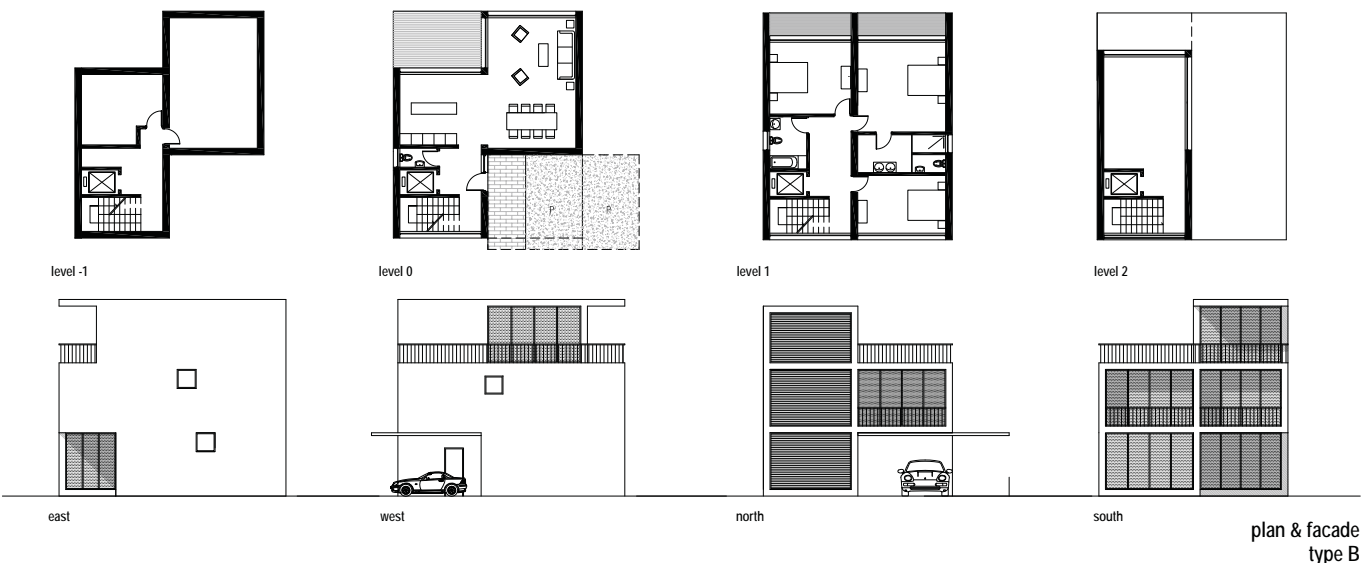

THREE SINGLE FAMILY HOUSES

Binningen, Switzerland 2012

situation plan

perspective

plan & facade type A

plan & facade type B

WIRTH+WIRTH ARCHITEKTEN

Leimenstrasse 47, 4002 Basel, Switzerland
 Tel. +41 61 270 12 12 Fax +41 61 270 12 10
 wirth.basel@wirth-wirth.ch www.wirth-wirth.ch

Project: 2012
Location: Binningen, Switzerland
Use: single family houses
Job description: feasibility study
Client: private