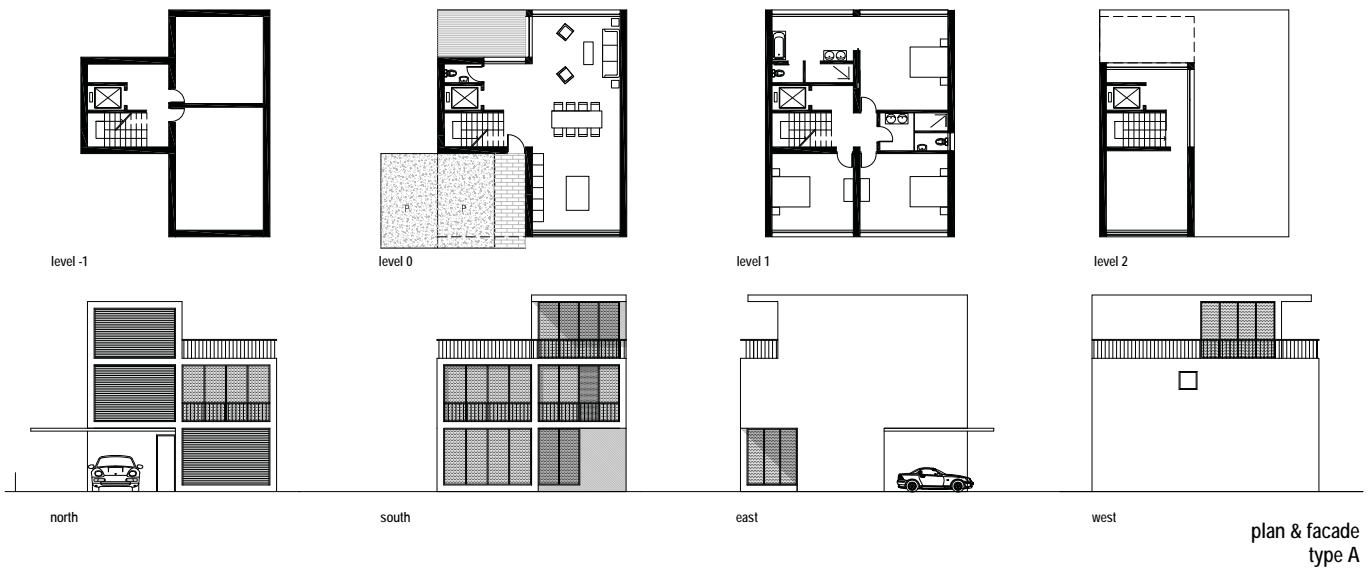

THREE SINGLE FAMILY HOUSES

Binningen, Switzerland 2012

situation plan

perspective

plan & facade type A

plan & facade type B

WIRTH+WIRTH ARCHITEKTEN

Leimenstrasse 47, 4002 Basel, Switzerland
 Tel. +41 61 270 12 12 Fax +41 61 270 12 10
 wirth.basel@wirth-wirth.ch www.wirth-wirth.ch

Project: 2012
Location: Binningen, Switzerland
Use: single family houses
Job description: feasibility study
Client: private